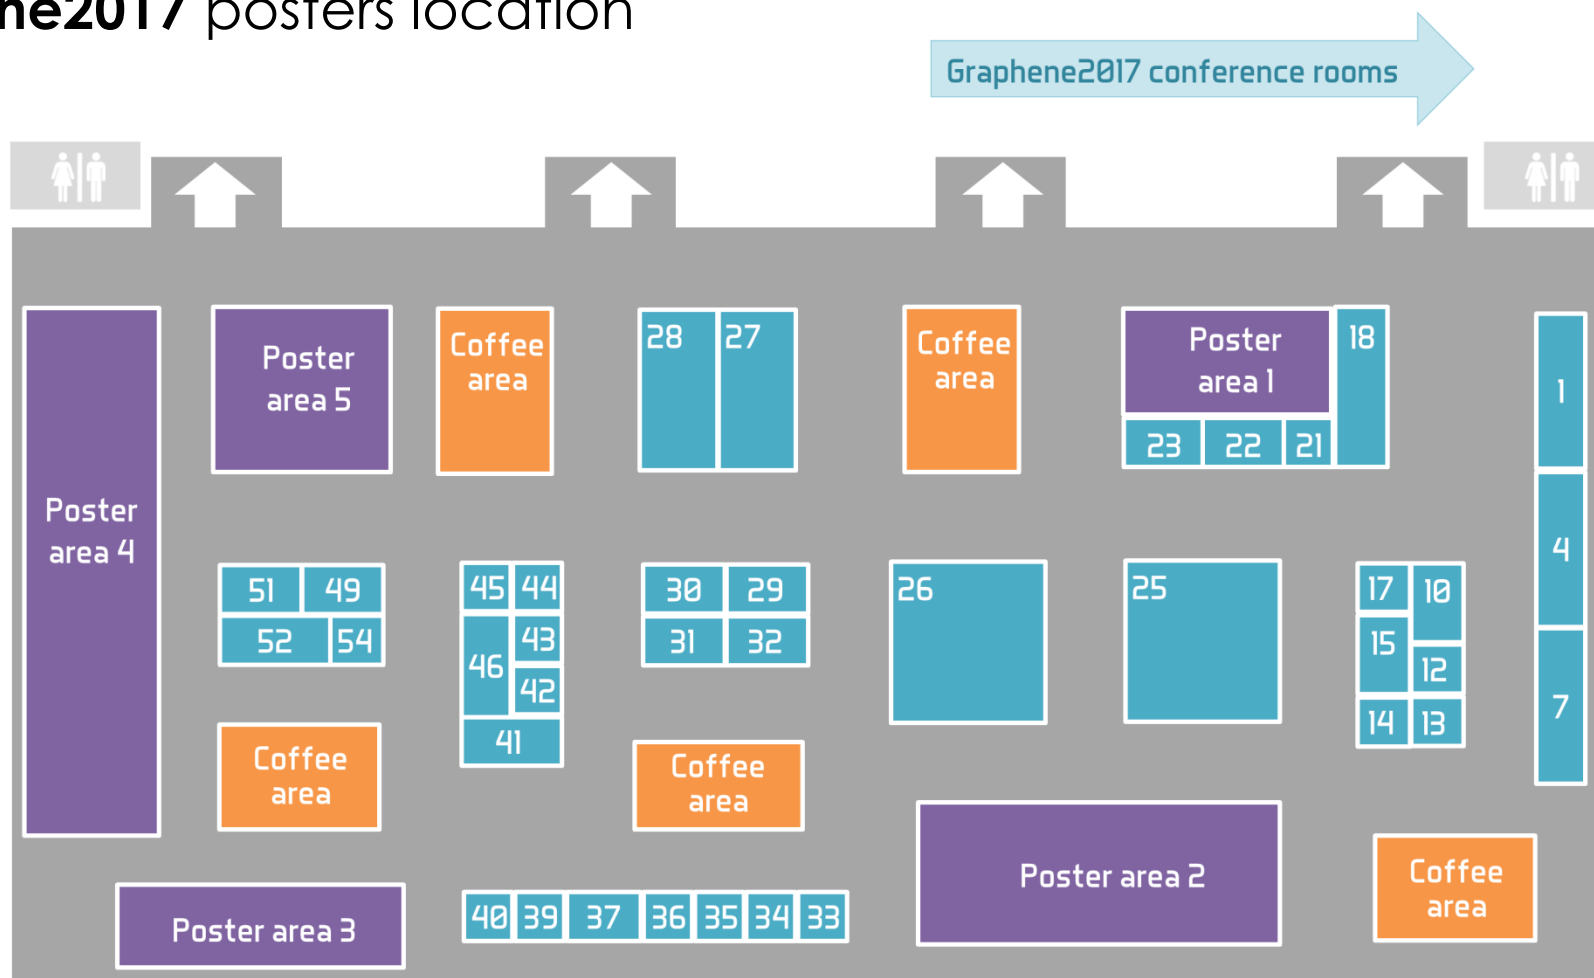

# Graphene2017 posters location

## POSTER SESSION A

**POSTER AREA 1:** 1 → 36  
**POSTER AREA 2:** 37 → 76  
**POSTER AREA 3:** 77 → 106  
**POSTER AREA 4:** 107 → 172  
**POSTER AREA 5:** 173 → 208

**From Tuesday morning (March 28) to Wednesday (March 29) just after lunch**

## POSTER SESSION B

**POSTER AREA 1:** 209 → 244  
**POSTER AREA 2:** 245 → 284  
**POSTER AREA 3:** 285 → 314  
**POSTER AREA 4:** 315 → 380  
**POSTER AREA 5:** 381 → 416

**From Wednesday (March 29) just after lunch to Thursday (March 30) end of the day**